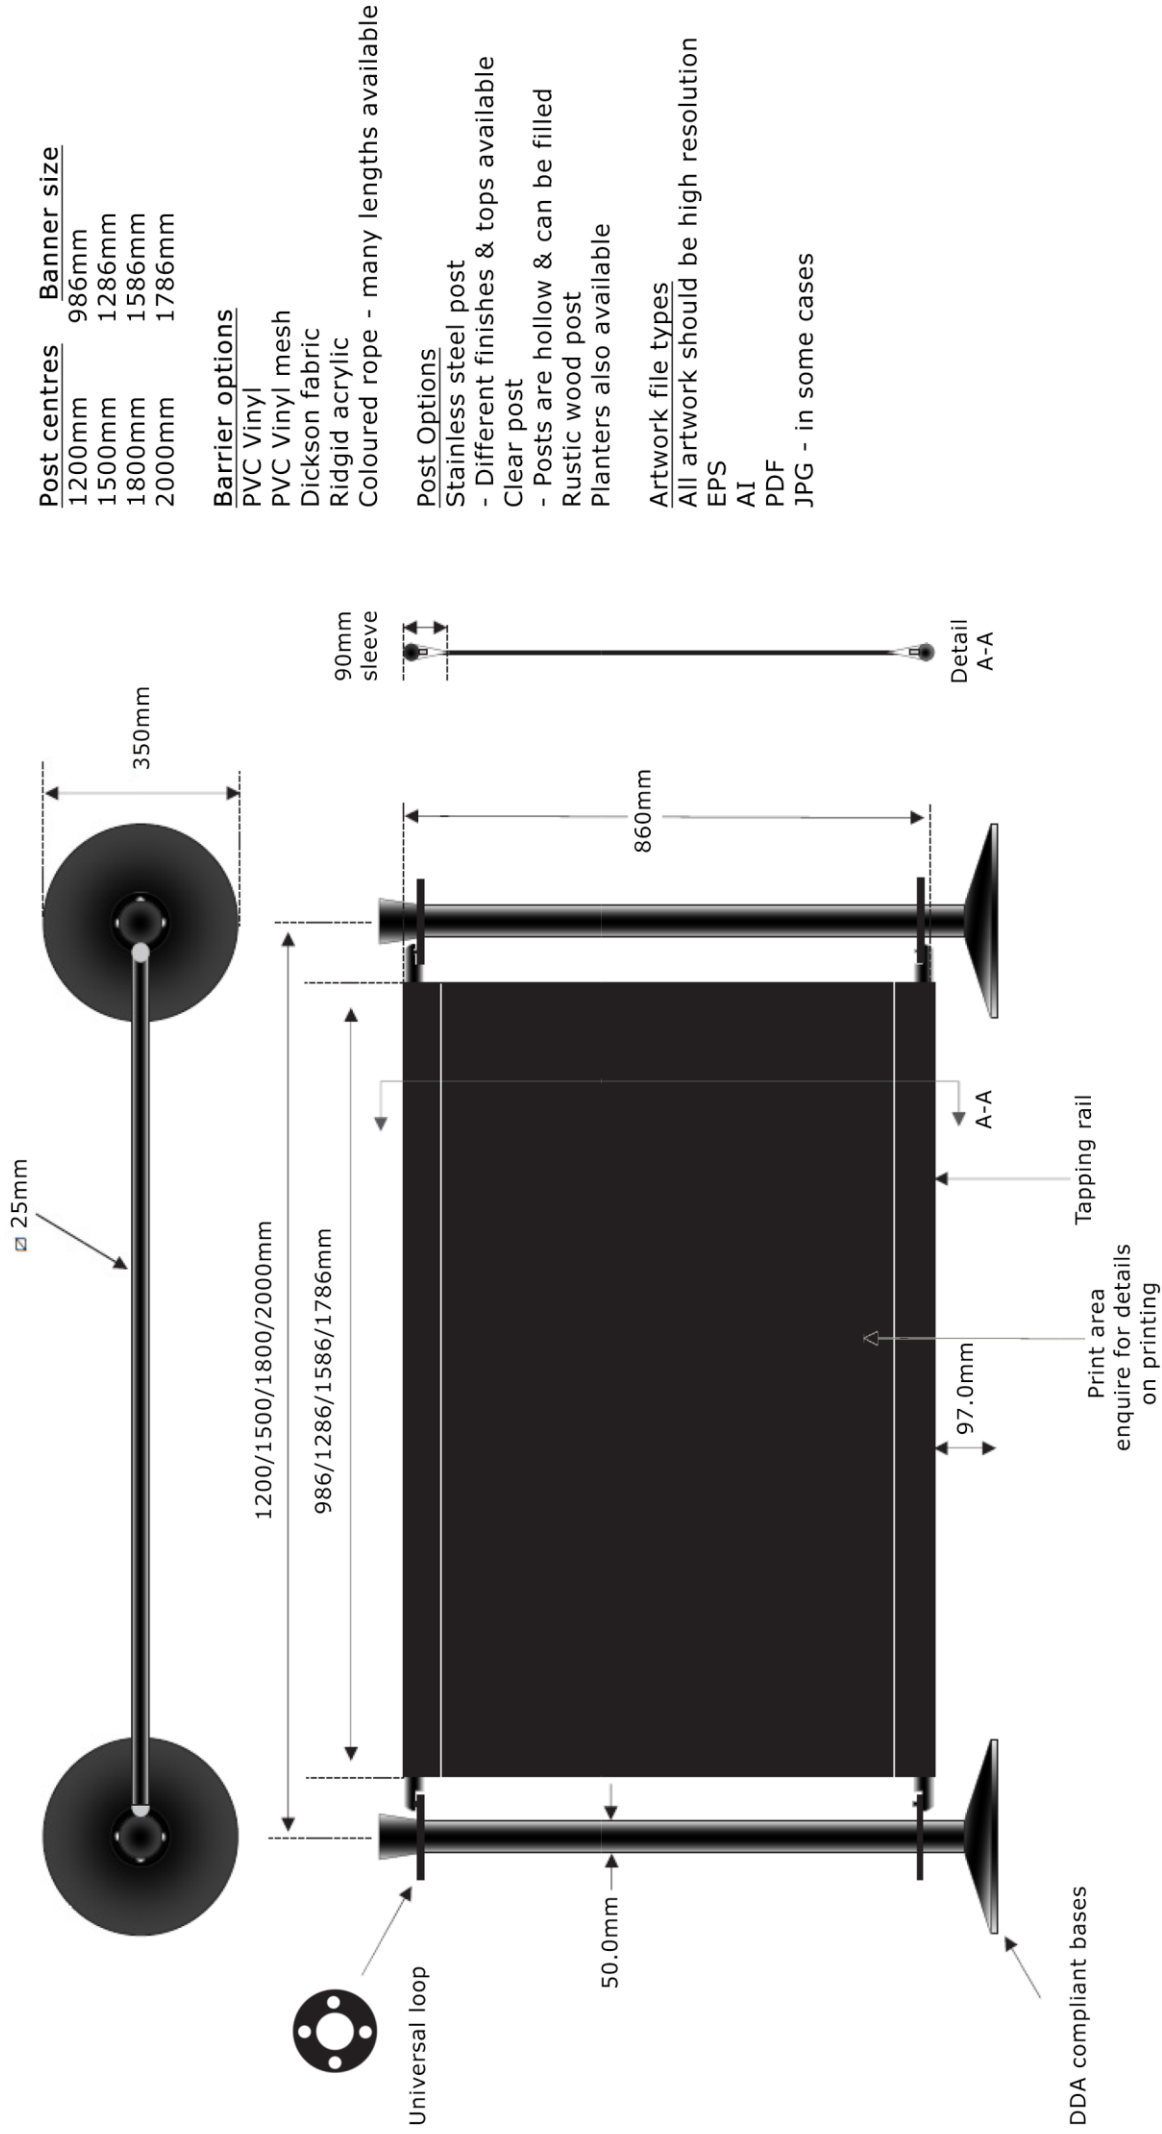

## Barrier Dimensional data

All dimensions are shown for guidance only. The final dimensions may differ slightly, every effort has been made to ensure that these are accurate. Some dimensions are also open to change depending on the customers requirements.

Post centres	Banner size
1200mm	986mm
1500mm	1286mm
1800mm	1586mm
2000mm	1786mm